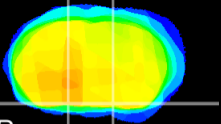

Coronal

Sagittal-R

Sagittal-L

ViBrism: CX12086
Horizontal

S0