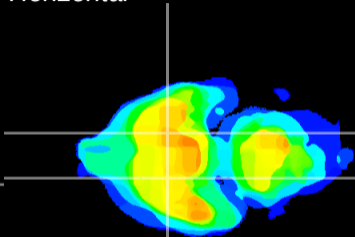

Coronal

Sagittal-R

Sagittal-L

ViBrism: CX12086
Horizontal

S0