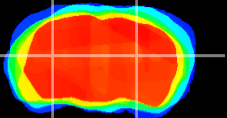

Coronal

Sagittal-R

Sagittal-L

ViBrism: CX12090
Horizontal

LG