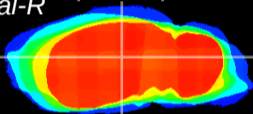

Coronal

Sagittal-R

Sagittal-L

ViBrism: CX12090
Horizontal

LG