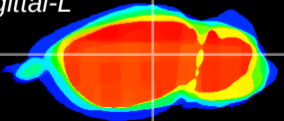

Coronal

Sagittal-R

Sagittal-L

ViBrism: CX12090
Horizontal

LG