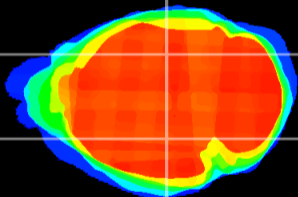

Coronal

Sagittal-R

Sagittal-L

ViBrism: CX12090
Horizontal

LG