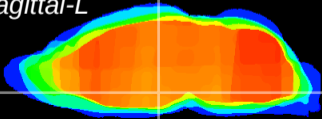

Coronal

Sagittal-R

Sagittal-L

ViBrism: CX12093
Horizontal

DM