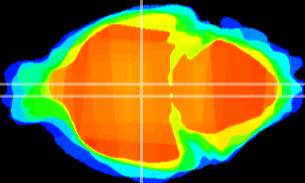

Coronal

Sagittal-R

Sagittal-L

ViBrism: CX12093
Horizontal

DM