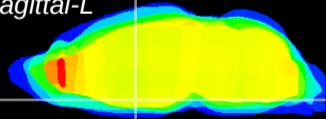

Coronal

Sagittal-R

Sagittal-L

ViBrisM: CX12100  
Horizontal

SPa ventral