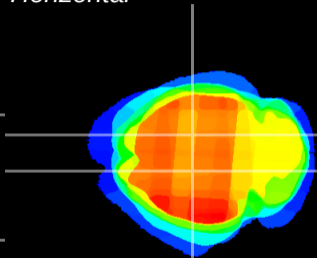

Coronal

Sagittal-R

Sagittal-L

ViBrism: CX12107
Horizontal

CA1