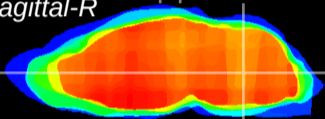

Coronal

Sagittal-R

Sagittal-L

ViBrism: CX12108
Horizontal

MVe