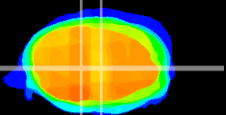

Coronal

Sagittal-R

Sagittal-L

ViBrism: CX12108
Horizontal

MVe