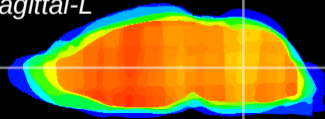

Coronal

Sagittal-R

Sagittal-L

ViBrism: CX12108
Horizontal

MVe