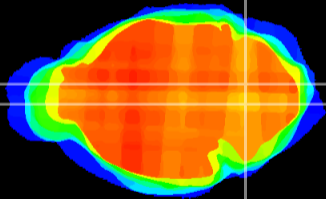

Coronal

Sagittal-R

Sagittal-L

ViBrism: CX12108
Horizontal

MVe