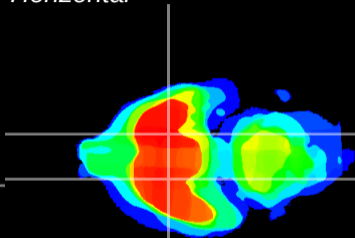

Coronal

Sagittal-R

Sagittal-L

ViBrism: CX12108
Horizontal

S0