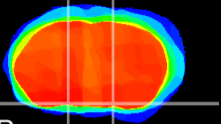

Coronal

Sagittal-R

Sagittal-L

ViBrism: CX12108
Horizontal

S0