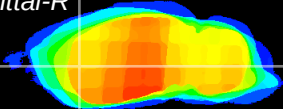

Coronal

Sagittal-R

Sagittal-L

ViBrism: CX12110
Horizontal

CPU lateral