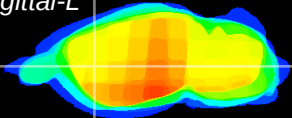

Coronal

Sagittal-R

Sagittal-L

ViBrism: CX12110
Horizontal

CPU lateral