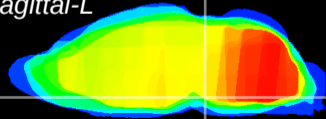

Coronal

Sagittal-R

Sagittal-L

ViBrism: CX12111
Horizontal

Pn