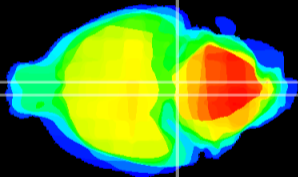

Coronal

Sagittal-R

Sagittal-L

ViBrism: CX12111
Horizontal

Pn