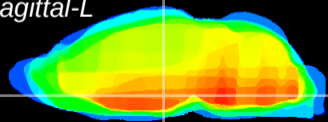

Coronal

Sagittal-R

Sagittal-L

ViBrism: CX12112
Horizontal

DM