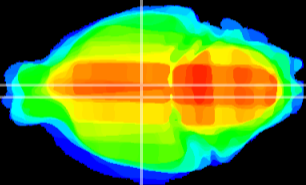

Coronal

Sagittal-R

Sagittal-L

ViBrism: CX12112
Horizontal

DM