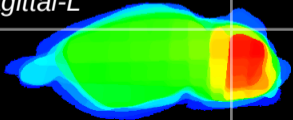

Coronal

Sagittal-R

Sagittal-L

ViBrism: CX12113
Horizontal

Cb lobe