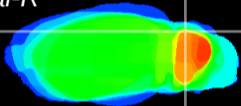

Coronal

Sagittal-R

Sagittal-L

ViBrism: CX12113
Horizontal

Cb lobe