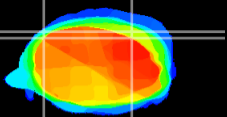

Coronal

Sagittal-R

Sagittal-L

ViBrism: CX12113
Horizontal

Cb lobe