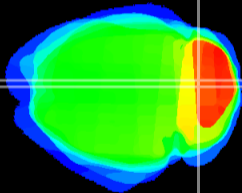

Coronal

Sagittal-R

Sagittal-L

ViBrism: CX12113
Horizontal

Cb vermis