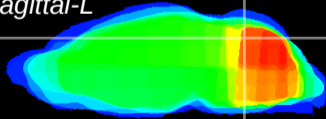

Coronal

Sagittal-R

Sagittal-L

ViBrism: CX12113
Horizontal

Cb vermis