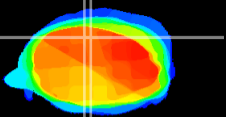

Coronal

Sagittal-R

Sagittal-L

ViBrism: CX12113
Horizontal

Cb vermis