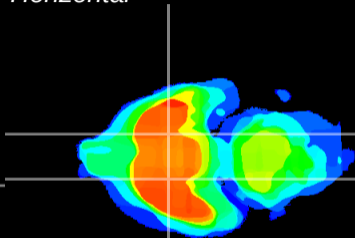

Coronal

Sagittal-R

Sagittal-L

ViBrism: CX12116
Horizontal

S0