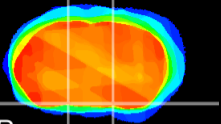

Coronal

Sagittal-R

Sagittal-L

ViBrism: CX12116
Horizontal

S0