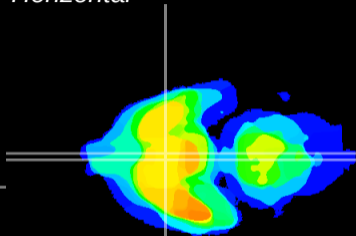

Coronal

Sagittal-R

Sagittal-L

ViBrism: CX12117
Horizontal

SCN