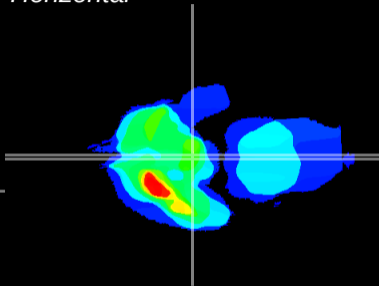

Coronal

Sagittal-R

Sagittal-L

ViBrism: CX12118
Horizontal

ME