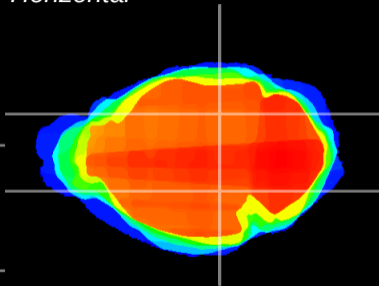

Coronal

Sagittal-R

Sagittal-L

ViBrism: CX12123
Horizontal

MG