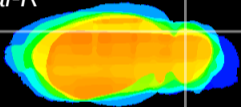

Coronal

Sagittal-R

Sagittal-L

ViBrism: CX12126
Horizontal

Cb lobe