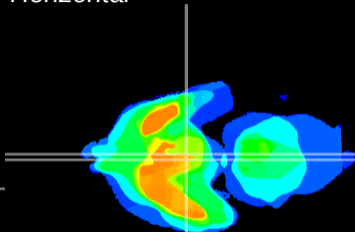

Coronal

Sagittal-R

Sagittal-L

ViBrism: CX12128
Horizontal

Arc