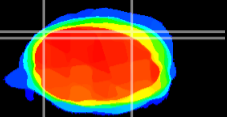

Coronal

Sagittal-R

Sagittal-L

ViBrism: CX12129
Horizontal

Cb lobe