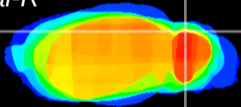

Coronal

Sagittal-R

Sagittal-L

ViBrism: CX12129
Horizontal

Cb lobe