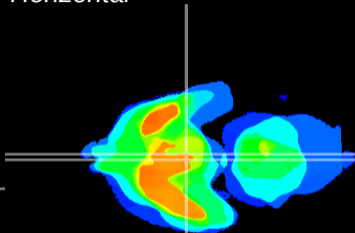

Coronal

Sagittal-R

Sagittal-L

ViBrism: CX12134
Horizontal

Arc