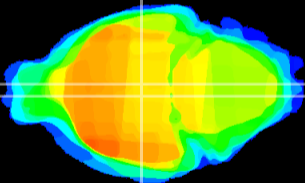

Coronal

Sagittal-R

Sagittal-L

ViBrism: CX12136
Horizontal

DM