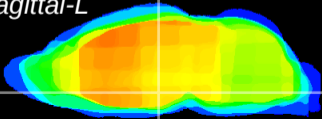

Coronal

Sagittal-R

Sagittal-L

ViBrism: CX12136
Horizontal

DM