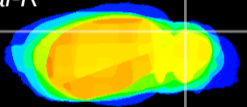

Coronal

Sagittal-R

Sagittal-L

ViBrism: CX12140
Horizontal

Cb lobe