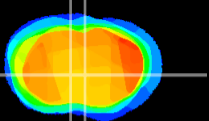

Coronal

Sagittal-R

Sagittal-L

ViBrism: CX12140
Horizontal

LS