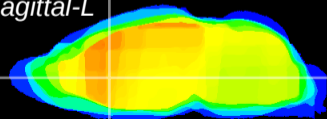

Coronal

Sagittal-R

Sagittal-L

ViBrism: CX12140
Horizontal

LS