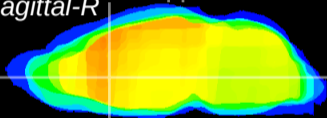

Coronal

Sagittal-R

Sagittal-L

ViBrism: CX12140
Horizontal

LS