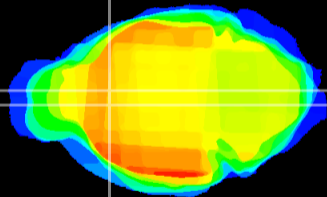

Coronal

Sagittal-R

Sagittal-L

ViBrism: CX12140
Horizontal

LS