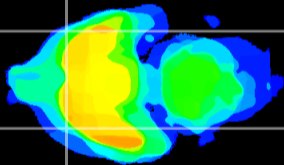

Coronal

Sagittal-R

Sagittal-L

ViBriSM: CX12140
Horizontal

Pir