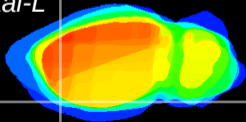

Coronal

Sagittal-R

Sagittal-L

ViBriSM: CX12140
Horizontal

Pir