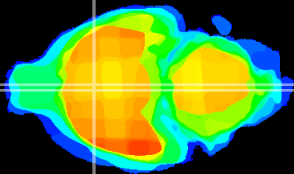

Coronal

Sagittal-R

Sagittal-L

ViBrism: CX12144  
Horizontal

MPA