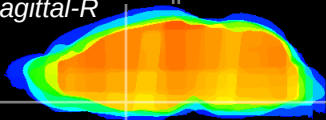

Coronal

Sagittal-R

Sagittal-L

ViBrism: CX12144  
Horizontal

MPA