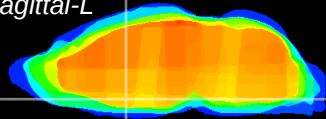

Coronal

Sagittal-R

Sagittal-L

ViBrism: CX12144  
Horizontal

MPA