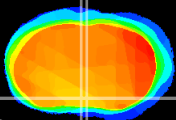

Coronal

Sagittal-R

Sagittal-L

ViBrism: CX12144  
Horizontal

MPA