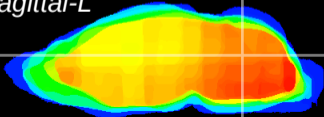

Coronal

Sagittal-R

Sagittal-L

ViBrism: CX12146
Horizontal

Cb nucleus