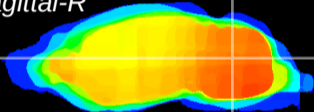

Coronal

Sagittal-R

Sagittal-L

ViBrism: CX12146
Horizontal

Cb nucleus