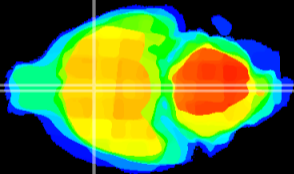

Coronal

Sagittal-R

Sagittal-L

ViBrism: CX12146
Horizontal

MPA