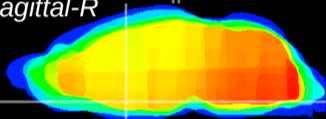

Coronal

Sagittal-R

Sagittal-L

ViBrism: CX12146
Horizontal

MPA