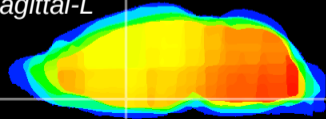

Coronal

Sagittal-R

Sagittal-L

ViBrism: CX12146
Horizontal

MPA