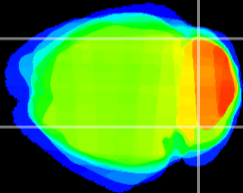

Coronal

Sagittal-R

Sagittal-L

ViBrism: CX12152
Horizontal

Cb lobe