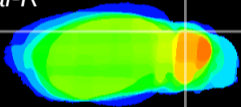

Coronal

Sagittal-R

Sagittal-L

ViBrism: CX12152
Horizontal

Cb lobe