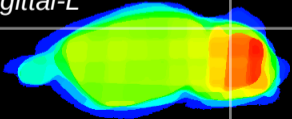

Coronal

Sagittal-R

Sagittal-L

ViBrism: CX12152
Horizontal

Cb lobe