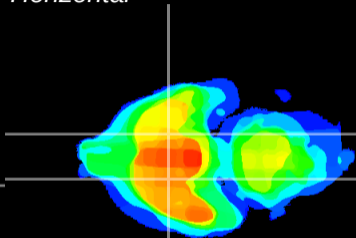

*Coronal*

*Sagittal-R*

*Sagittal-L*

ViBrism: CX12156  
*Horizontal*

S0