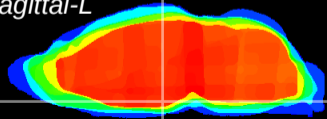

Coronal

Sagittal-R

Sagittal-L

ViBrism: CX12160
Horizontal

VMH