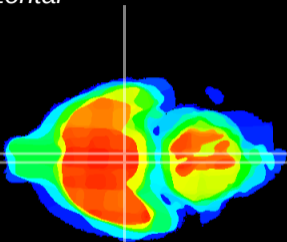

Coronal

Sagittal-R

Sagittal-L

ViBrism: CX12160
Horizontal

VMH