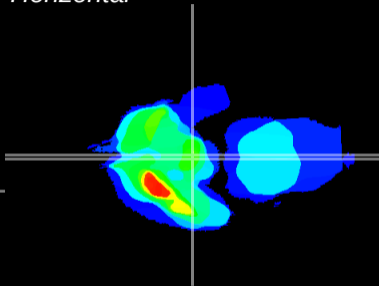

Coronal

Sagittal-R

Sagittal-L

ViBrism: CX12161
Horizontal

ME