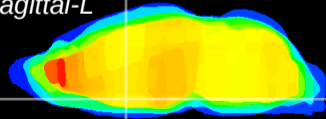

Coronal

Sagittal-R

Sagittal-L

ViBrism: CX12162
Horizontal

MPA