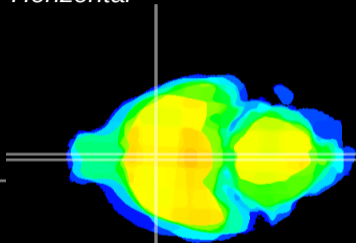

Coronal

Sagittal-R

Sagittal-L

ViBrism: CX12162
Horizontal

MPA