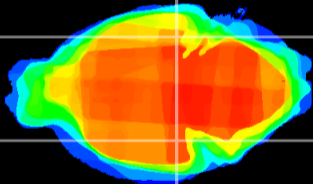

Coronal

Sagittal-R

Sagittal-L

ViBrism: CX12164
Horizontal

ventral S