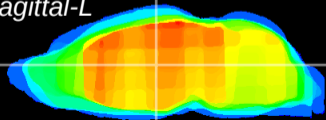

Coronal

Sagittal-R

Sagittal-L

ViBrism: CX12168
Horizontal

MD