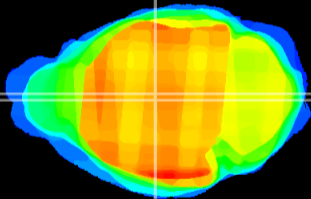

Coronal

Sagittal-R

Sagittal-L

ViBrism: CX12168
Horizontal

MD