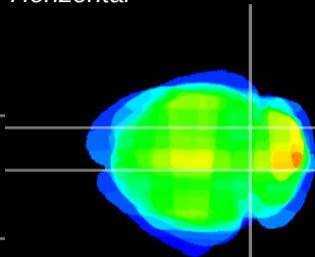

Coronal

Sagittal-R

Sagittal-L

ViBrism: CX12169
Horizontal

IC