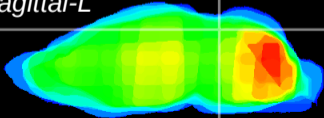

Coronal

Sagittal-R

Sagittal-L

ViBrism: CX12169
Horizontal

IC