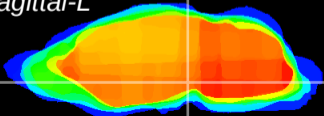

Coronal

Sagittal-R

Sagittal-L

ViBrism: CX12170
Horizontal

SN