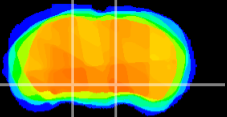

Coronal

Sagittal-R

Sagittal-L

ViBrism: CX12170
Horizontal

SN