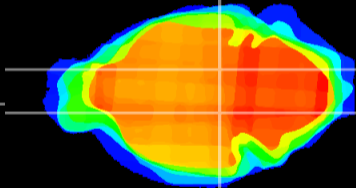

Coronal

Sagittal-R

Sagittal-L

ViBrism: CX12170
Horizontal

SN