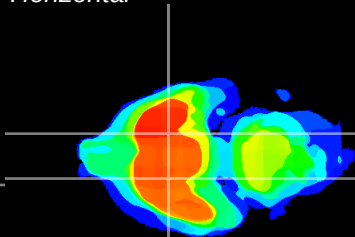

Coronal

Sagittal-R

Sagittal-L

ViBrism: CX12171
Horizontal

S0