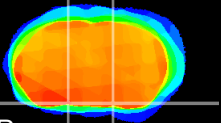

Coronal

Sagittal-R

Sagittal-L

ViBrism: CX12171
Horizontal

S0