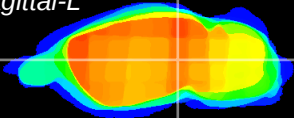

Coronal

Sagittal-R

Sagittal-L

ViBrism: CX12173
Horizontal

MG