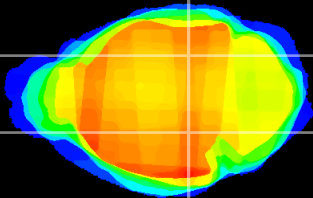

Coronal

Sagittal-R

Sagittal-L

ViBrism: CX12173
Horizontal

MG