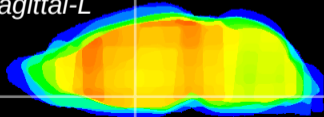

Coronal

Sagittal-R

Sagittal-L

ViBriSm: CX12173
Horizontal

SPa dorsal