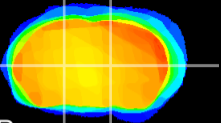

Coronal

Sagittal-R

Sagittal-L

ViBrism: CX12173
Horizontal

VA/VL