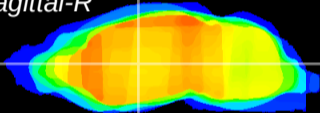

Coronal

Sagittal-R

Sagittal-L

ViBrism: CX12173
Horizontal

VA/VL