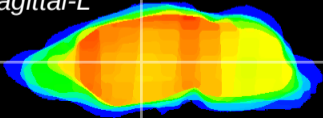

Coronal

Sagittal-R

Sagittal-L

ViBrism: CX12173
Horizontal

VA/VL