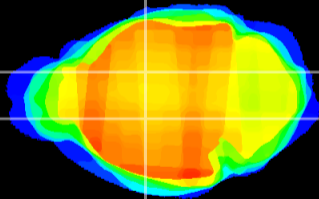

Coronal

Sagittal-R

Sagittal-L

ViBrism: CX12173
Horizontal

VA/VL