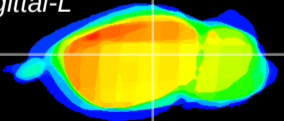

Coronal

Sagittal-R

Sagittal-L

ViBrism: CX12174
Horizontal

LG