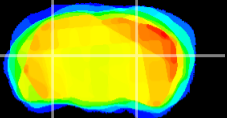

Coronal

Sagittal-R

Sagittal-L

ViBrism: CX12174
Horizontal

LG