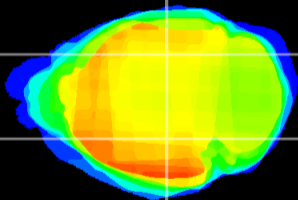

Coronal

Sagittal-R

Sagittal-L

ViBrism: CX12174
Horizontal

LG