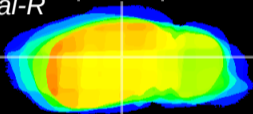

Coronal

Sagittal-R

Sagittal-L

ViBrism: CX12174
Horizontal

LG