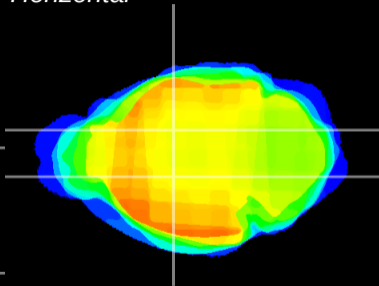

Coronal

Sagittal-R

Sagittal-L

ViBrism: CX12174
Horizontal

VA/VL