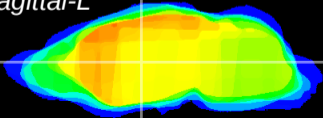

Coronal

Sagittal-R

Sagittal-L

ViBrism: CX12174
Horizontal

VA/VL