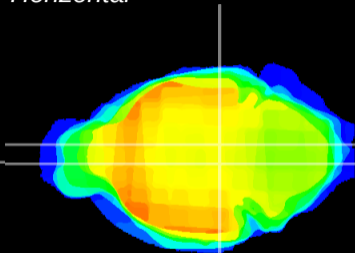

Coronal

Sagittal-R

Sagittal-L

ViBrism: CX12174
Horizontal

VTA