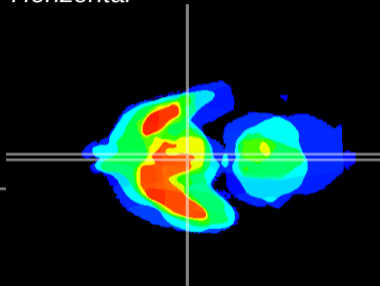

Coronal

Sagittal-R

Sagittal-L

ViBrism: CX12175
Horizontal

Arc