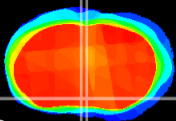

Coronal

Sagittal-R

Sagittal-L

ViBrism: CX12175
Horizontal

MPA