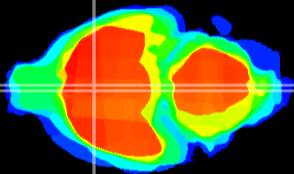

Coronal

Sagittal-R

Sagittal-L

ViBrism: CX12175
Horizontal

MPA