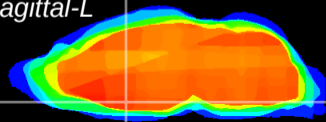

Coronal

Sagittal-R

Sagittal-L

ViBrism: CX12175
Horizontal

MPA