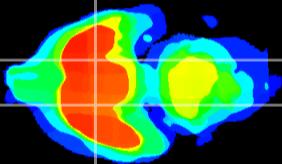

Coronal

Sagittal-R

Sagittal-L

ViBrism: CX12175
Horizontal

S0