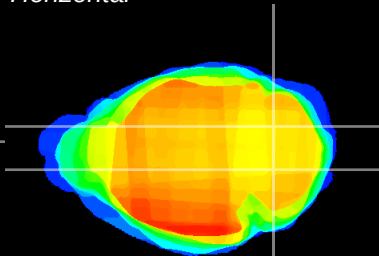

Coronal

Sagittal-R

Sagittal-L

ViBrism: CX12177
Horizontal

Cb nucleus