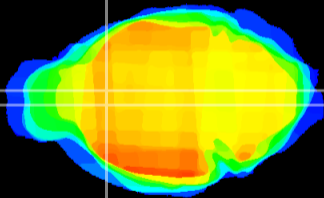

Coronal

Sagittal-R

Sagittal-L

ViBrism: CX12177
Horizontal

LS