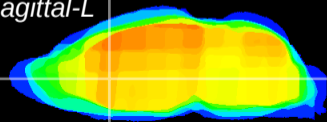

Coronal

Sagittal-R

Sagittal-L

ViBrism: CX12177
Horizontal

LS