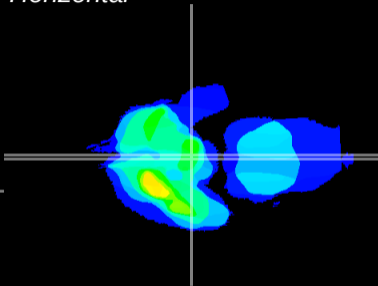

Coronal

Sagittal-R

Sagittal-L

ViBrism: CX12178
Horizontal

ME