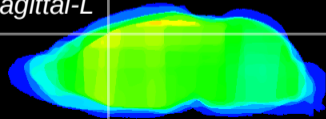

Coronal

Sagittal-R

Sagittal-L

ViBrism: CX12179
Horizontal

Cx motor