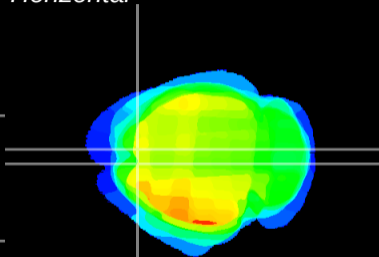

Coronal

Sagittal-R

Sagittal-L

ViBrism: CX12179
Horizontal

Cx motor